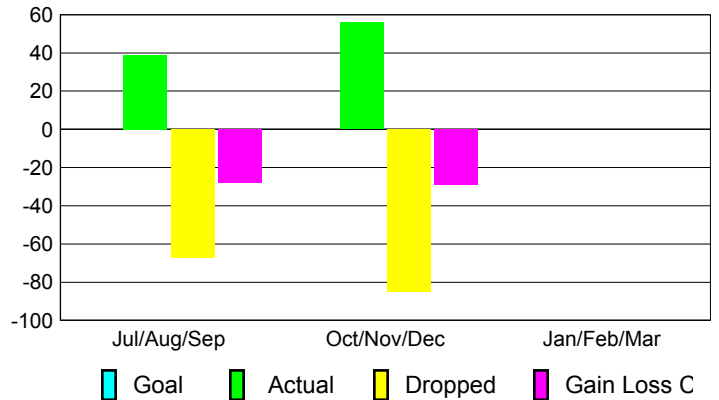

Membership Results 2012-2013

Goal, New, Dropped, Gain/Loss

Comparison of Membership Gain/Loss

Current Year Compared to the Previous Year