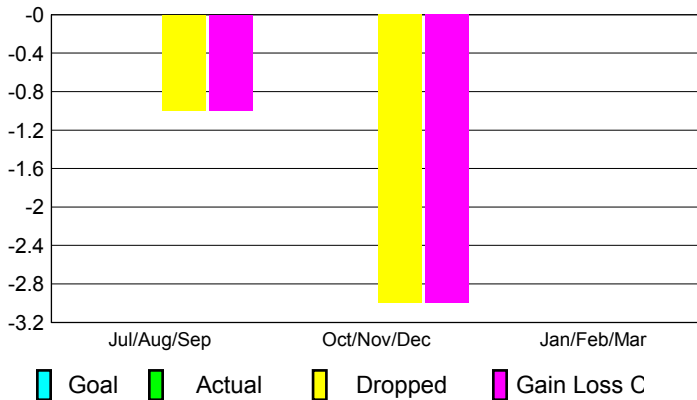

2012-2013 GMT Reports for District (or Undistricted) **District 2 A2**

GMT: **MICHAEL P BUTLER**

Location: **TEXAS**

GMT CA: **1**

CLUBS

Club Results
2012-2013

Clubs
2011-2012

Month	New Club Goal	Actual New Clubs	Actual Dropped Clubs	Gain/Loss of Clubs	Gain/Loss of Clubs
Jul/Aug/Sep	0	0	-1	-1	0
Oct/Nov/Dec	0	0	-3	-3	0
Jan/Feb/Mar	0				0
Totals	0	0	-4	-4	0

Club Results 2012-2013

Goal, New, Dropped, Gain/Loss

Comparison of Club Gain/Loss

Current Year Compared to the Previous Year

YTD Status Quo Clubs 2012-2013

Status Quo Clubs Compared to Status Quo Members

MEMBERSHIP