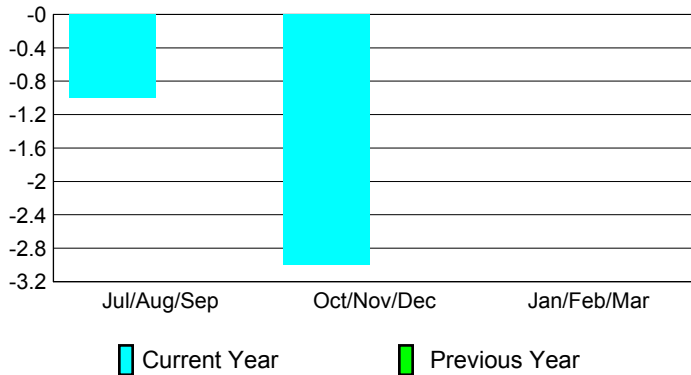

2012-2013 GMT Reports for District (or Undistricted) **District 2 A2**

GMT: **MICHAEL P BUTLER**

Location: **TEXAS**

GMT CA: **1**

CLUBS

Club Results
2012-2013

Clubs
2011-2012

Month	New Club Goal	Actual New Clubs	Actual Dropped Clubs	Gain/Loss of Clubs	Gain/Loss of Clubs
Jul/Aug/Sep	0	0	-1	-1	0
Oct/Nov/Dec	0	0	-3	-3	0
Jan/Feb/Mar	0				0
Totals	0	0	-4	-4	0

Club Results 2012-2013

Goal, New, Dropped, Gain/Loss

Comparison of Club Gain/Loss

Current Year Compared to the Previous Year

YTD Status Quo Clubs 2012-2013

Status Quo Clubs Compared to Status Quo Members

MEMBERSHIP