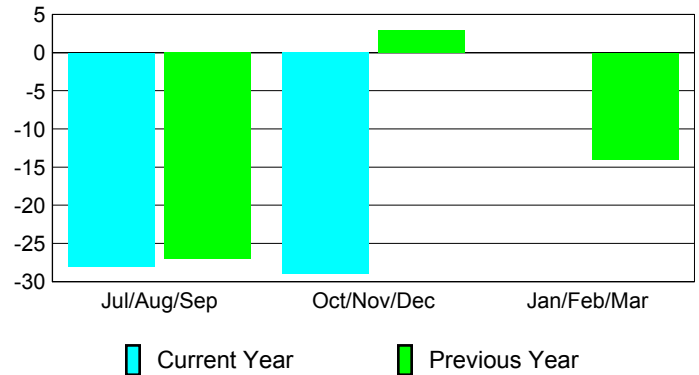

Membership Results
2012-2013

Membership
2011-2012

Month	Net Memb Goal	Actual New Memb	Actual Dropped Memb	Gain/Loss of Memb	Gain/Loss of Memb
Jul/Aug/Sep	0	39	-67	-28	-27
Oct/Nov/Dec	0	56	-85	-29	3
Jan/Feb/Mar	0				-14
Totals	0	95	-152	-57	-38

Membership Results 2012-2013

Goal, New, Dropped, Gain/Loss

Comparison of Membership Gain/Loss

Current Year Compared to the Previous Year

Gender Comparison 2012-2013

Jul/Aug/Sep

Oct/Nov/Dec

Jan/Feb/Mar